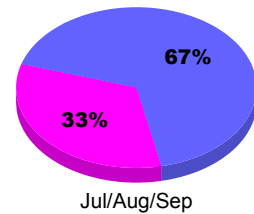

Membership Results
2010-2011

Membership
2009-2010

Month	Net Memb Goal	Actual New Memb	Actual Dropped Memb	Gain/Loss of Memb	Gain/Loss of Memb
Jul/Aug/Sep	45	177	-139	38	-26
Totals	45	177	-139	38	-26

Membership Results 2010-2011

Goal, New, Dropped, Gain/Loss

Comparison of Membership Gain/Loss

Current Year Compared to the Previous Year

Gender Comparison 2010-2011

■ Male ■ Female