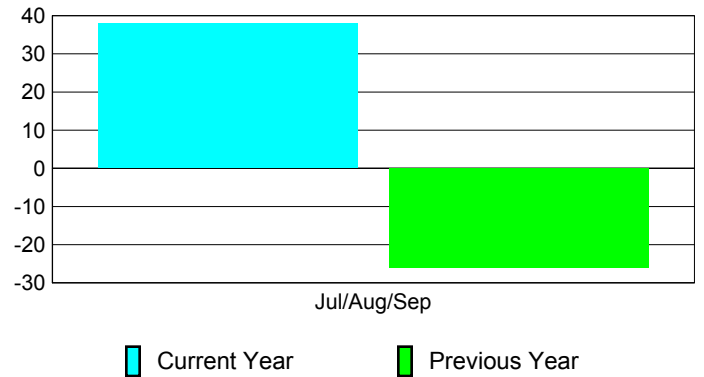

Membership Results
2010-2011

Membership
2009-2010

Month	Net Memb Goal	Actual New Memb	Actual Dropped Memb	Gain/Loss of Memb	Gain/Loss of Memb
Jul/Aug/Sep	45	177	-139	38	-26
Totals	45	177	-139	38	-26

Membership Results 2010-2011

Goal, New, Dropped, Gain/Loss

Comparison of Membership Gain/Loss

Current Year Compared to the Previous Year

Gender Comparison 2010-2011

■ Male ■ Female