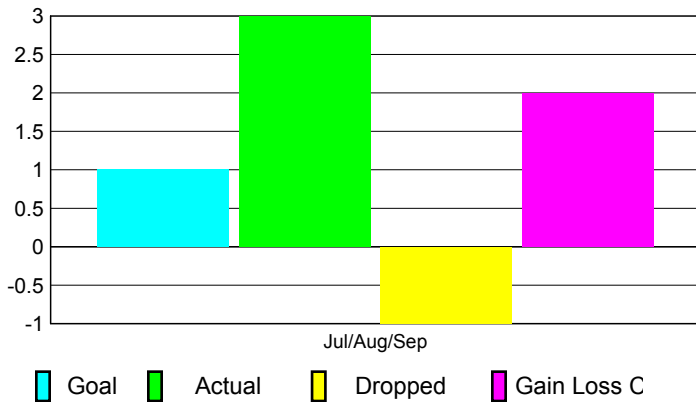

2010-2011 GMT Reports for District (or Undistricted) **District 354 H**

GMT: KWANG-SOO JANG

Location: REPUBLIC OF KOREA

GMT CA: 5

CLUBS

Club Results
2010-2011

Clubs
2009-2010

Month	New Club Goal	Actual New Clubs	Actual Dropped Clubs	Gain/Loss of Clubs	Gain/Loss of Clubs
Jul/Aug/Sep	1	3	-1	2	0
Totals	1	3	-1	2	0

Club Results 2010-2011

Goal, New, Dropped, Gain/Loss

Comparison of Club Gain/Loss

Current Year Compared to the Previous Year

YTD Status Quo Clubs 2010-2011

Status Quo Clubs Compared to Status Quo Members

MEMBERSHIP