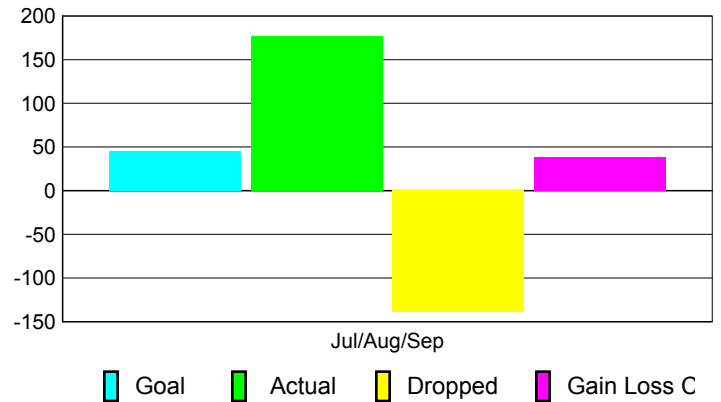

Membership Results 2010-2011

Goal, New, Dropped, Gain/Loss